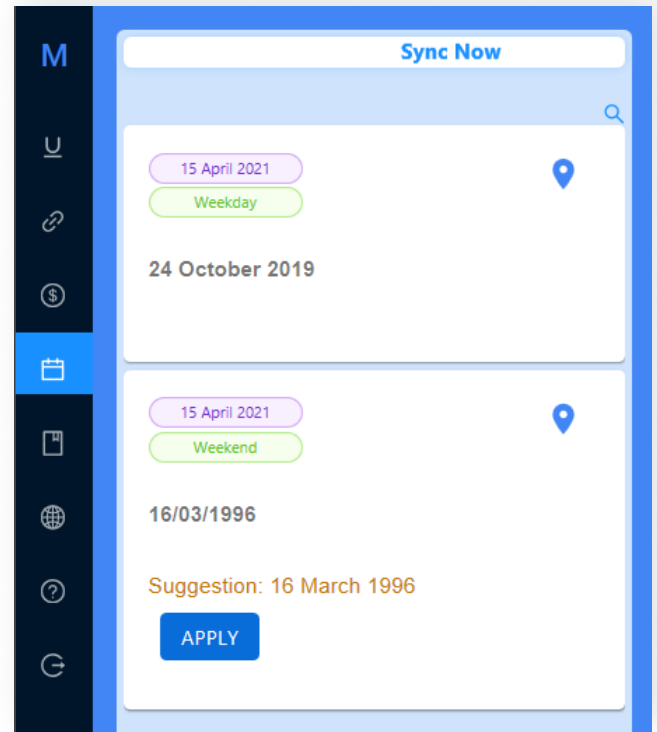

Weekend Or Weekday?

Now Ensure All Dates In Your Agreement Fall On Weekdays!

Dates In DocuSieve

Mike DocuSieve analyses all dates in your agreement or contract to establish a global format.

Identify your global format and instantly obtain information on whether the date falls on a weekday or weekend

Procure a brief snapshot of all dates in your agreement and navigate to the same in just a simple click!

Ready to Never Proofread Again?

With docusieve you never have to worry again about proofreading your document! Everything is automated, just like the future demands it.

[Start Free 14 Day Trail](#)